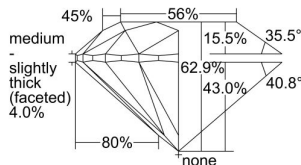

GIA®

FACSIMILE

GIA REPORT 1435832844

Verify this report at GIA.edu

GIA NATURAL DIAMOND DOSSIER®

June 27, 2022
GIA Report Number 1435832844
Shape and Cutting Style ..... Round Brilliant
Measurements ..... 5.64 - 5.67 x 3.56 mm

GRADING RESULTS

Carat Weight ..... 0.70 carat
Color Grade ..... H
Clarity Grade VS2
Cut Grade ..... Excellent

ADDITIONAL GRADING INFORMATION

Polish ..... Excellent
Symmetry ..... Excellent
Fluorescence ..... Faint
Clarity Characteristics..... Crystal, Cloud, Feather
Inscription(s): GIA 1435832844

PROPORTIONS

Profile to actual proportions

GRADING SCALES

GIA COLOR SCALE	GIA CLARITY SCALE	GIA CUT SCALE	
D	FLAWLESS	EXCELLENT	
E	INTERNALLY FLAWLESS		
F		VVS₁	VERY GOOD
G	VVS₂		
H	VS₁	GOOD	
I	VS₂		
J	SI₁	FAIR	
K	SI₂		
L	I₁	POOR	
M	I₂		
N	I₃		
O			
P			
Q			
R			
S			
T			
U			
V			
W			
X			
Y			
Z