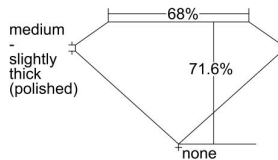

GIA®

FACSIMILE

GIA REPORT 1435875704

Verify this report at gia.edu

GIA NATURAL DIAMOND DOSSIER®

June 29, 2022
GIA Report Number 1435875704
Shape and Cutting Style ..... Square Modified Brilliant
Measurements ..... 4.07 x 4.04 x 2.89 mm

GRADING RESULTS

Carat Weight ..... 0.40 carat
Color Grade ..... F
Clarity Grade VVS2

ADDITIONAL GRADING INFORMATION

Polish ..... Very Good
Symmetry ..... Good
Fluorescence ..... None
Clarity Characteristics ..... Feather, Pinpoint
Inscription(s): GIA 1435875704

PROPORTIONS

Profile not to actual proportions

GRADING SCALES

GIA COLOR SCALE		GIA CLARITY SCALE			
COLORLESS	D	VERY VERY SLIGHTLY INCLUDED	FLAWLESS		
	E		INTERNALLY FLAWLESS		
	F	VERY SLIGHTLY INCLUDED	VVS₁		
	G		VVS₂		
	H		VS₁		
	NEAR COLORLESS	I	SLIGHTLY INCLUDED	VS₂	
		J		SI₁	
		FAINT	K	INCLUDED	SI₂
			L		I₁
			M		I₂
VERT LIGHT	N	LIGHT	I₃		
	O				
	P				
	Q				
	R