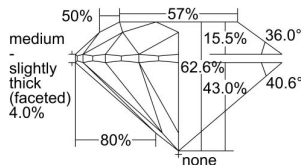

GIA®

FACSIMILE

GIA REPORT 1437218123

Verify this report at GIA.edu

GIA NATURAL DIAMOND DOSSIER®

May 04, 2022
GIA Report Number 1437218123
Shape and Cutting Style ..... Round Brilliant
Measurements ..... 5.37 - 5.40 x 3.37 mm

GRADING RESULTS

Carat Weight ..... 0.60 carat
Color Grade ..... D
Clarity Grade VVS2
Cut Grade ..... Excellent

ADDITIONAL GRADING INFORMATION

Polish ..... Excellent
Symmetry ..... Excellent
Fluorescence ..... Faint
Clarity Characteristics ..... Cloud, Pinpoint
Inscription(s): GIA 1437218123

PROPORTIONS

Profile to actual proportions

GRADING SCALES

GIA COLOR SCALE

COLOURLESS	D
	E
	F
	G
	H
	I
	J
NEAR COLOURLESS	K
	L
Faint	M
	N
	O
	P
	Q
	R
	S
	T
	U
	V
	W
	X
	Y
Light	Z

GIA CLARITY SCALE

FLAWLESS	VERY VERY SLIGHTLY INCLUDED	VVS₁	VERY SLIGHTLY INCLUDED	SI₁	SLIGHTLY INCLUDED	I₁	
							FLAWLESS
INTERNALLY FLAWLESS	VERY SLIGHTLY INCLUDED	VVS₂	VERY SLIGHTLY INCLUDED	SI₂	SLIGHTLY INCLUDED	I₂	
		VS₁		VS₂		I₃	

GIA CUT SCALE

EXCELLENT
VERY GOOD
GOOD
FAIR
POOR