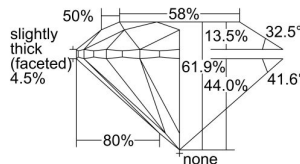

GIA®

FACSIMILE

GIA REPORT

1437235874

Verify this report at GIA.edu

GIA NATURAL DIAMOND DOSSIER®

April 28, 2022
GIA Report Number **1437235874**
Shape and Cutting Style ..... **Round Brilliant**
Measurements ..... **3.92 - 3.94 x 2.43 mm**

GRADING RESULTS

Carat Weight ..... **0.23 carat**
Color Grade ..... **H**
Clarity Grade **VVS2**
Cut Grade ..... **Excellent**

ADDITIONAL GRADING INFORMATION

Polish ..... **Excellent**
Symmetry ..... **Excellent**
Fluorescence ..... **None**
Clarity Characteristics.....**Needle, Pinpoint, Internal Graining**
Inscription(s): **GIA 1437235874**

PROPORTIONS

Profile to actual proportions

GRADING SCALES

GIA COLOR SCALE	GIA CLARITY SCALE	GIA CUT SCALE	
D	FLAWLESS	EXCELLENT	
E	INTERNALLY FLAWLESS		
F		VVS₁	VERY GOOD
G	VVS₂		
H	VS₁	GOOD	
I	VS₂		
J	SI₁	FAIR	
K	SI₂		
L	I₁	POOR	
M			
N			
O	I₂		
P			
Q	I₃		
R			
S			
T			
U			
V			
W			
X			
Y			
Z