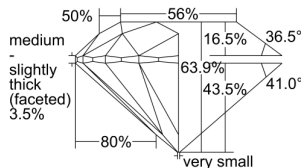

GIA®

FACSIMILE

GIA REPORT 1437255577

Verify this report at GIA.edu

GIA NATURAL DIAMOND DOSSIER®

April 29, 2022
GIA Report Number 1437255577
Shape and Cutting Style ..... Round Brilliant
Measurements ..... 5.80 - 5.88 x 3.73 mm

GRADING RESULTS

Carat Weight ..... 0.80 carat
Color Grade ..... J
Clarity Grade VS1
Cut Grade ..... Excellent

ADDITIONAL GRADING INFORMATION

Polish ..... Excellent
Symmetry ..... Very Good
Fluorescence ..... None
Clarity Characteristics..... Crystal, Pinpoint
Inscription(s): GIA 1437255577

PROPORTIONS

GRADING SCALES

GIA COLOR SCALE

COLORLESS	D
	E
	F
	G
	H
	I
	J
NEAR COLORLESS	K
	L
Faint	M
	N
	O
	P
Very Light	Q
	R
	S
	T
	U
	V
Light	W
	X
	Y
	Z

GIA CLARITY SCALE

FLAWLESS	INTERNAL FLAWLESS	
		FLAWLESS
VERY VERY SLIGHTLY INCLUDED	VVS₁	
	VVS₂	
VERY SLIGHTLY INCLUDED	VS₁	
	VS₂	
SLIGHTLY INCLUDED	SI₁	
	SI₂	
INCLUDED	I₁	
	I₂	
	I₃	

GIA CUT SCALE

EXCELLENT
VERY GOOD
GOOD
FAIR
POOR