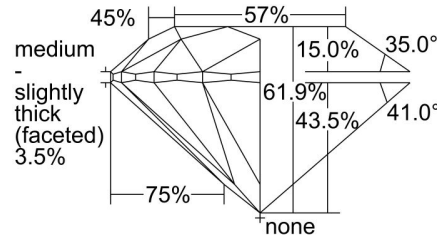

### GIA NATURAL DIAMOND GRADING REPORT

May 23, 2022  
 GIA Report Number ..... 1437487661  
 Shape and Cutting Style ..... Round Brilliant  
 Measurements ..... 7.64 - 7.69 x 4.75 mm

### GRADING RESULTS

Carat Weight ..... 1.72 carat  
 Color Grade ..... L  
 Clarity Grade ..... SI1  
 Cut Grade ..... Excellent

### PROPORTIONS

Profile to actual proportions