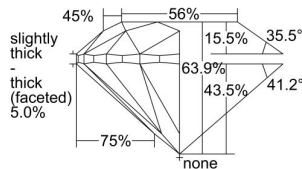

GIA®

FACSIMILE

GIA REPORT 1437541707

Verify this report at GIA.edu

GIA NATURAL DIAMOND DOSSIER®

May 30, 2022
GIA Report Number 1437541707
Shape and Cutting Style ..... Round Brilliant
Measurements ..... 6.05 - 6.12 x 3.89 mm

GRADING RESULTS

Carat Weight ..... 0.90 carat
Color Grade I
Clarity Grade S11
Cut Grade ..... Very Good

ADDITIONAL GRADING INFORMATION

Polish ..... Excellent
Symmetry ..... Very Good
Fluorescence ..... None
Clarity Characteristics.. Crystal, Cloud, Feather, Indented Natural
Inscription(s): GIA 1437541707

PROPORTIONS

Profile to actual proportions