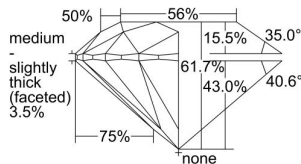

GIA®

FACSIMILE

GIA REPORT 1437543954

Verify this report at GIA.edu

GIA NATURAL DIAMOND DOSSIER®

May 30, 2022
GIA Report Number 1437543954
Shape and Cutting Style ..... Round Brilliant
Measurements ..... 4.39 - 4.42 x 2.72 mm

GRADING RESULTS

Carat Weight ..... 0.32 carat
Color Grade ..... K
Clarity Grade VS1
Cut Grade ..... Excellent

ADDITIONAL GRADING INFORMATION

Polish ..... Excellent
Symmetry ..... Excellent
Fluorescence ..... None
Clarity Characteristics ..... Cloud, Needle
Inscription(s): GIA 1437543954

PROPORTIONS

Profile to actual proportions

GRADING SCALES

GIA COLOR SCALE	GIA CLARITY SCALE	GIA CUT SCALE	
D	FLAWLESS	EXCELLENT	
E	INTERNALLY FLAWLESS		
F		VVS₁	VERY GOOD
G	VVS₂		
H	VS₁	GOOD	
I	VS₂		
J	SI₁	FAIR	
K	SI₂		
L	I₁	POOR	
M	I₂		
N	I₃		
O			
P			
Q			
R			
S			
T			
U			
V			
W			
X			
Y			
Z