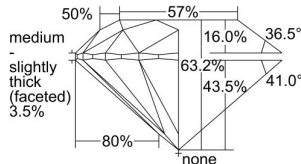

GIA®

FACSIMILE

GIA REPORT 1437580643

Verify this report at GIA.edu

GIA NATURAL DIAMOND DOSSIER®

June 09, 2022
GIA Report Number 1437580643
Shape and Cutting Style ..... Round Brilliant
Measurements ..... 6.11 - 6.15 x 3.88 mm

GRADING RESULTS

Carat Weight ..... 0.90 carat
Color Grade L
Clarity Grade S11
Cut Grade ..... Excellent

ADDITIONAL GRADING INFORMATION

Polish ..... Excellent
Symmetry ..... Excellent
Fluorescence ..... Faint
Clarity Characteristics ..... Cloud, Feather
Inscription(s): GIA 1437580643

PROPORTIONS

Profile to actual proportions