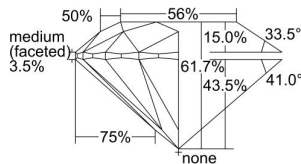

GIA®

FACSIMILE

GIA REPORT

1437856441

Verify this report at GIA.edu

GIA NATURAL DIAMOND DOSSIER®

June 28, 2022
GIA Report Number **1437856441**
Shape and Cutting Style ..... **Round Brilliant**
Measurements ..... **4.10 - 4.13 x 2.54 mm**

GRADING RESULTS

Carat Weight ..... **0.26 carat**
Color Grade ..... **E**
Clarity Grade **VVS2**
Cut Grade ..... **Excellent**

ADDITIONAL GRADING INFORMATION

Polish ..... **Excellent**
Symmetry ..... **Excellent**
Fluorescence ..... **None**
Clarity Characteristics..... **Pinpoint, Internal Graining, Surface Graining**

Inscription(s): GIA 1437856441

PROPORTIONS

Profile to actual proportions

GRADING SCALES

GIA COLOR SCALE

COLOURLESS	D
	E
	F
	G
	H
	I
	J
NEAR COLOURLESS	K
	L
FAIN	M
	N
	O
	P
	Q
VERY LIGHT	R
	S
	T
	U
	V
	W
	X
	Y
LIGHT	Z

GIA CLARITY SCALE

	FLAWLESS
	INTERNALLY FLAWLESS
VERY VERY SLIGHTLY INCLUDED	VVS₁
	VVS₂
VERY SLIGHTLY INCLUDED	VS₁
	VS₂
SLIGHTLY INCLUDED	SI₁
	SI₂
	I₁
	I₂
INCLUDED	I₃

GIA CUT SCALE

	EXCELLENT
	VERY GOOD
	GOOD
	FAIR
	POOR