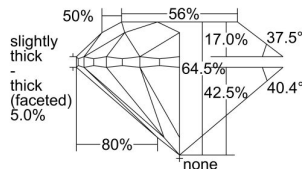

GIA®

FACSIMILE

GIA REPORT 1437922609

Verify this report at GIA.edu

GIA NATURAL DIAMOND DOSSIER®

July 04, 2022
GIA Report Number 1437922609
Shape and Cutting Style ..... Round Brilliant
Measurements ..... 5.77 - 5.85 x 3.75 mm

GRADING RESULTS

Carat Weight ..... 0.81 carat
Color Grade ..... K
Clarity Grade VS1
Cut Grade ..... Very Good

ADDITIONAL GRADING INFORMATION

Polish ..... Excellent
Symmetry ..... Very Good
Fluorescence ..... None
Clarity Characteristics..... Cloud, Crystal, Needle
Inscription(s): GIA 1437922609

PROPORTIONS

Profile to actual proportions