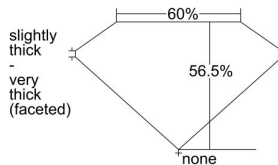

GIA®

FACSIMILE

GIA REPORT 1438100788

Verify this report at GIA.edu

GIA NATURAL DIAMOND DOSSIER®

April 28, 2022
GIA Report Number 1438100788
Shape and Cutting Style ..... Heart Brilliant
Measurements ..... 4.13 x 4.67 x 2.64 mm

GRADING RESULTS

Carat Weight ..... 0.30 carat
Color Grade I
Clarity Grade VS2

ADDITIONAL GRADING INFORMATION

Polish ..... Excellent
Symmetry ..... Very Good
Fluorescence ..... Faint
Clarity Characteristics..... Cloud, Crystal, Feather
Inscription(s): GIA 1438100788

PROPORTIONS

Profile not to actual proportions

GRADING SCALES

GIA COLOR SCALE		GIA CLARITY SCALE			
COLORLESS	D	VERY VERY SLIGHTLY INCLUDED	FLAWLESS		
	E		INTERNALLY FLAWLESS		
	F	VERY SLIGHTLY INCLUDED	VS₁		
	G		VS₂		
	H		VS₁		
	NEAR COLORLESS	I	SLIGHTLY INCLUDED	VS₂	
		J		SI₁	
		FAINT	K	INCLUDED	SI₂
			L		I₁
			M		I₂
N			I₃		
VERT LIGHT	O				
	P				
	Q				
	R				
	LIGHT	S			
		T			
U					
V					
	W				
	X				
	Y				
	Z