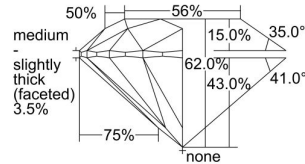

GIA®

FACSIMILE

GIA REPORT 1438178460

Verify this report at GIA.edu

GIA NATURAL DIAMOND DOSSIER®

April 26, 2022
GIA Report Number **1438178460**
Shape and Cutting Style ..... **Round Brilliant**
Measurements ..... **4.72 - 4.75 x 2.94 mm**

GRADING RESULTS

Carat Weight ..... **0.40 carat**
Color Grade ..... **G**
Clarity Grade ..... **Internally Flawless**
Cut Grade ..... **Excellent**

ADDITIONAL GRADING INFORMATION

Polish ..... **Excellent**
Symmetry ..... **Excellent**
Fluorescence ..... **Strong Blue**
Clarity Characteristics..... **Minor Details of Polish**
Inspection(s): GIA 1438178460

PROPORTIONS

Profile to actual proportions