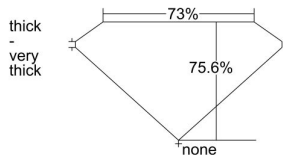

GIA®

FACSIMILE

GIA REPORT 1438236012

Verify this report at GIA.edu

GIA NATURAL DIAMOND DOSSIER®

April 28, 2022
GIA Report Number 1438236012
Shape and Cutting Style ..... Square Modified Brilliant
Measurements ..... 4.99 x 4.90 x 3.70 mm

GRADING RESULTS

Carat Weight ..... 0.81 carat
Color Grade ..... F
Clarity Grade S11

ADDITIONAL GRADING INFORMATION

Polish ..... Excellent
Symmetry ..... Very Good
Fluorescence ..... None
Clarity Characteristics ..... Crystal, Cloud
Inscription(s): GIA 1438236012

PROPORTIONS

Profile not to actual proportions

GRADING SCALES

GIA COLOR SCALE		GIA CLARITY SCALE			
COLORLESS	D	VERY VERY SLIGHTLY INCLUDED	FLAWLESS		
	E		INTERNALLY FLAWLESS		
	F		VVS₁		
	NEAR COLORLESS	G	VERY SLIGHTLY INCLUDED	VVS₂	
		H		VS₁	
		FAINT	I	SLIGHTLY INCLUDED	VS₂
			J		S1₁
			K		S1₂
	LIGHT	L	INCLUDED	I₁	
		M		I₂	
N		I₃			
O					
P					
Q					
R