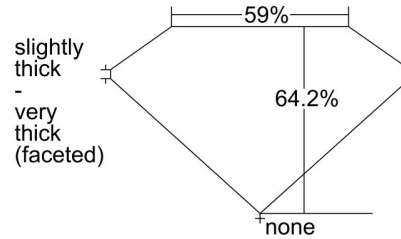

GIA NATURAL DIAMOND GRADING REPORT

May 07, 2022  
 GIA Report Number ..... 1438261961  
 Shape and Cutting Style ..... Oval Brilliant  
 Measurements ..... 7.79 x 5.70 x 3.66 mm

GRADING RESULTS

Carat Weight ..... 1.02 carat  
 Color Grade ..... G  
 Clarity Grade ..... VS1

ADDITIONAL GRADING INFORMATION

Polish ..... Excellent  
 Symmetry ..... Very Good  
 Fluorescence ..... None  
 Inscription(s): GIA 1438261961  
 Comments: Pinpoints are not shown.

PROPORTIONS

Profile not to actual proportions

CLARITY CHARACTERISTICS

KEY TO SYMBOLS\*

- Crystal
- ~ Feather
- ∖ Needle

\* Red symbols denote internal characteristics (inclusions). Green or black symbols denote external characteristics (blemishes). Diagram is an approximate representation of the diamond, and symbols shown indicate type, position, and approximate size of clarity characteristics. All clarity characteristics may not be shown. Details of finish are not shown.