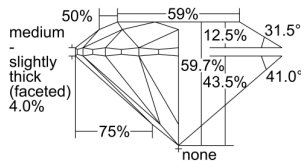

GIA®

FACSIMILE

GIA REPORT 1438305756

Verify this report at GIA.edu

GIA NATURAL DIAMOND DOSSIER®

May 04, 2022
GIA Report Number **1438305756**
Shape and Cutting Style ..... **Round Brilliant**
Measurements ..... **5.03 - 5.06 x 3.01 mm**

GRADING RESULTS

Carat Weight ..... **0.47 carat**
Color Grade ..... **G**
Clarity Grade **S11**
Cut Grade ..... **Excellent**

ADDITIONAL GRADING INFORMATION

Polish ..... **Excellent**
Symmetry ..... **Excellent**
Fluorescence ..... **None**
Clarity Characteristics ..... **Feather**
Inscription(s): **GIA 1438305756**

PROPORTIONS

Profile to actual proportions

GRADING SCALES

GIA COLOR SCALE	GIA CLARITY SCALE	GIA CUT SCALE	
D	FLAWLESS	EXCELLENT	
E	INTERNALLY FLAWLESS		
F		VVS₁	VERY GOOD
G	VVS₂		
H	VS₁	GOOD	
I	VS₂		
J	S1₁	FAIR	
K	S1₂		
L	I₁	POOR	
M	I₂		
N	I₃		
O			
P			
Q			
R			
S			
T			
U			
V			
W			
X			
Y			
Z