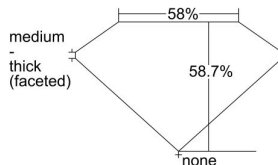

GIA®

FACSIMILE

GIA REPORT 1438360931

Verify this report at GIA.edu

GIA NATURAL DIAMOND DOSSIER®

May 18, 2022
GIA Report Number 1438360931
Shape and Cutting Style ..... Pear Brilliant
Measurements ..... 7.91 x 5.18 x 3.04 mm

GRADING RESULTS

Carat Weight ..... 0.73 carat
Color Grade I
Clarity Grade ..... Internally Flawless

ADDITIONAL GRADING INFORMATION

Polish ..... Excellent
Symmetry ..... Good
Fluorescence ..... Faint
Clarity Characteristics ..... Minor Details of Polish
Inscription(s): GIA 1438360931

PROPORTIONS

Profile not to actual proportions

GRADING SCALES

GIA COLOR SCALE		GIA CLARITY SCALE			
COLORLESS	D	VERY VERY SLIGHTLY INCLUDED	FLAWLESS		
	E		INTERNALLY FLAWLESS		
	F	VERY SLIGHTLY INCLUDED	VVS₁		
	G		VVS₂		
	H		VS₁		
	NEAR COLORLESS	I	SLIGHTLY INCLUDED	VS₂	
		J		SI₁	
		FAINT	K	INCLUDED	SI₂
			L		I₁
			M		I₂
VERT LIGHT	N	LIGHT	I₃		
	O				
	P				
	Q				
	R