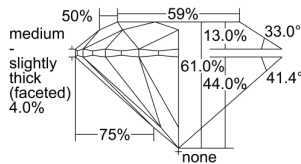

GIA®

FACSIMILE

GIA REPORT 1438387785

Verify this report at GIA.edu

GIA NATURAL DIAMOND DOSSIER®

May 12, 2022
GIA Report Number **1438387785**
Shape and Cutting Style ..... **Round Brilliant**
Measurements ..... **5.13 - 5.16 x 3.14 mm**

GRADING RESULTS

Carat Weight ..... **0.51 carat**
Color Grade ..... **D**
Clarity Grade **S11**
Cut Grade ..... **Excellent**

ADDITIONAL GRADING INFORMATION

Polish ..... **Excellent**
Symmetry ..... **Excellent**
Fluorescence ..... **None**
Clarity Characteristics..... **Cloud, Crystal, Feather**
Inscription(s): **GIA 1438387785**

PROPORTIONS

Profile to actual proportions

GRADING SCALES

GIA COLOR SCALE	GIA CLARITY SCALE	GIA CUT SCALE	
D	FLAWLESS	EXCELLENT	
E	INTERNALLY FLAWLESS		
F		VVS₁	VERY GOOD
G	VVS₂		
H	VS₁	GOOD	
I	VS₂		
J	S1₁	FAIR	
K	S1₂		
L	I₁	POOR	
M	I₂		
N	I₃		
O			
P			
Q			
R			
S			
T			
U			
V			
W			
X			
Y			
Z