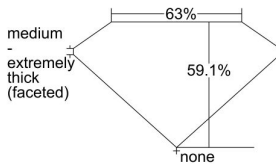

GIA®

FACSIMILE

GIA REPORT 1438578371

Verify this report at GIA.edu

GIA NATURAL DIAMOND DOSSIER®

June 09, 2022
GIA Report Number 1438578371
Shape and Cutting Style ..... Heart Brilliant
Measurements ..... 4.33 x 5.15 x 3.04 mm

GRADING RESULTS

Carat Weight ..... 0.42 carat
Color Grade ..... E
Clarity Grade SI2

ADDITIONAL GRADING INFORMATION

Polish ..... Excellent
Symmetry ..... Very Good
Fluorescence ..... None
Clarity Characteristics..... Crystal, Cloud, Feather
Inscription(s): GIA 1438578371

PROPORTIONS

Profile not to actual proportions

GRADING SCALES

GIA COLOR SCALE		GIA CLARITY SCALE			
COLORLESS	D	VERY VERY SLIGHTLY INCLUDED	FLAWLESS		
	E		INTERNALLY FLAWLESS		
	F	VERY SLIGHTLY INCLUDED	VVS₁		
	G		VVS₂		
	H		VS₁		
	NEAR COLORLESS	I	SLIGHTLY INCLUDED	VS₂	
		J		SI₁	
		FAINT	K	INCLUDED	SI₂
			L		I₁
			M		I₂
VERT LIGHT	N	LIGHT	I₃		
	O				
	P				
	Q				
	R