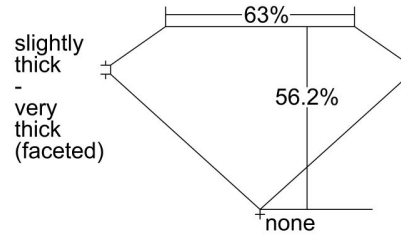

GIA NATURAL DIAMOND GRADING REPORT

June 09, 2022
 GIA Report Number 1438592187
 Shape and Cutting Style Oval Brilliant
 Measurements 7.79 x 5.86 x 3.29 mm

GRADING RESULTS

Carat Weight 1.00 carat
 Color Grade F
 Clarity Grade VS2

ADDITIONAL GRADING INFORMATION

Polish Excellent
 Symmetry Very Good
 Fluorescence None
 Inscription(s): GIA 1438592187

PROPORTIONS

Profile not to actual proportions

CLARITY CHARACTERISTICS

KEY TO SYMBOLS*

- Feather
- Pinpoint

* Red symbols denote internal characteristics (inclusions). Green or black symbols denote external characteristics (blemishes). Diagram is an approximate representation of the diamond, and symbols shown indicate type, position, and approximate size of clarity characteristics. All clarity characteristics may not be shown. Details of finish are not shown.