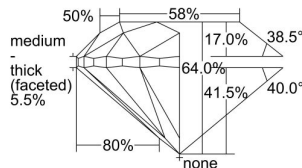

GIA®

FACSIMILE

GIA REPORT

1438664519

Verify this report at GIA.edu

GIA NATURAL DIAMOND DOSSIER®

June 09, 2022
GIA Report Number 1438664519
Shape and Cutting Style ..... Round Brilliant
Measurements ..... 5.97 - 6.04 x 3.84 mm

GRADING RESULTS

Carat Weight ..... 0.90 carat
Color Grade ..... G
Clarity Grade S11
Cut Grade ..... Very Good

ADDITIONAL GRADING INFORMATION

Polish ..... Excellent
Symmetry ..... Very Good
Fluorescence ..... Strong Blue
Clarity Characteristics ..... Crystal, Feather
Inscription(s): GIA 1438664519

PROPORTIONS

Profile to actual proportions

GRADING SCALES

GIA COLOR SCALE

COLORED	D
	E
	F
	G
	H
	I
	J
NEAR COLORLESS	K
	L
Faint	M
	N
	O
	P
	Q
	R
	S
	T
	U
	V
	W
	X
	Y
Light	Z

GIA CLARITY SCALE

FLAWLESS	VERY VERY SLIGHTLY INCLUDED	VVS₁	VVS₂	VS₁	VS₂	S1₁	S1₂	I₁	I₂	I₃	
											INTERNALLY FLAWLESS

GIA CUT SCALE

EXCELLENT
VERY GOOD
GOOD
FAIR
POOR