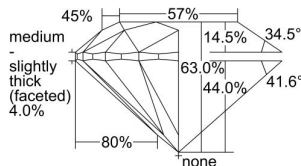

GIA®

FACSIMILE

GIA REPORT 1438674224

Verify this report at GIA.edu

GIA NATURAL DIAMOND DOSSIER®

June 09, 2022
GIA Report Number 1438674224
Shape and Cutting Style ..... Round Brilliant
Measurements ..... 3.60 - 3.62 x 2.28 mm

GRADING RESULTS

Carat Weight ..... 0.18 carat
Color Grade ..... E
Clarity Grade VS1
Cut Grade ..... Excellent

ADDITIONAL GRADING INFORMATION

Polish ..... Excellent
Symmetry ..... Excellent
Fluorescence ..... None
Clarity Characteristics ..... Crystal
Inscription(s): GIA 1438674224

PROPORTIONS

Profile to actual proportions

GRADING SCALES

GIA COLOR SCALE

COLORLESS	D
	E
	F
	G
	H
	I
	J
NEAR COLORLESS	K
	L
	M
	N
	O
	P
	R
	S
	T
	U
	V
	W
	X
	Y
LIGHT	Z

GIA CLARITY SCALE

FLAWLESS	VERY VERY SLIGHTLY INCLUDED	VS₁	VS₂	VS₁	VS₂	SI₁	SI₂	I₁	I₂	I₃					
											FLAWLESS	FLAWLESS	VERY SLIGHTLY INCLUDED	SLIGHTLY INCLUDED	INCLUDED

GIA CUT SCALE

EXCELLENT
VERY GOOD
GOOD
FAIR
POOR