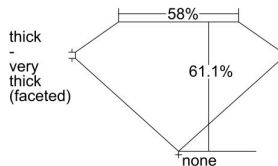

GIA®

FACSIMILE

GIA REPORT 1438683926

Verify this report at GIA.edu

GIA NATURAL DIAMOND DOSSIER®

June 10, 2022
GIA Report Number **1438683926**
Shape and Cutting Style ..... **Heart Brilliant**
Measurements ..... **5.25 x 6.11 x 3.74 mm**

GRADING RESULTS

Carat Weight ..... **0.71 carat**
Color Grade ..... **G**
Clarity Grade **VVS2**

ADDITIONAL GRADING INFORMATION

Polish ..... **Excellent**
Symmetry ..... **Very Good**
Fluorescence ..... **Medium Blue**
Clarity Characteristics..... **Needle, Pinpoint**
Inscription(s): GIA 1438683926

PROPORTIONS

Profile not to actual proportions

GRADING SCALES

GIA COLOR SCALE		GIA CLARITY SCALE		
NEAR COLORLESS	D	VERY VERY SLIGHTLY INCLUDED	FLAWLESS	
	E		INTERNALLY FLAWLESS	
	F	VERY SLIGHTLY INCLUDED	VVS₁	
	G		VVS₂	
	H		VS₁	
	FAINT	I	SLIGHTLY INCLUDED	VS₂
		J		SI₁
		K	INCLUDED	SI₂
		L		I₁
		M		I₂
LIGHT		N	INCLUDED	I₃
		O		
		P		
	Q			
	R			
	S