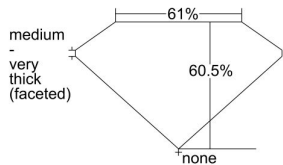

GIA®

FACSIMILE

GIA REPORT 1438729823

Verify this report at GIA.edu

GIA NATURAL DIAMOND DOSSIER®

June 23, 2022
GIA Report Number 1438729823
Shape and Cutting Style ..... Heart Brilliant
Measurements ..... 4.11 x 4.52 x 2.73 mm

GRADING RESULTS

Carat Weight ..... 0.30 carat
Color Grade ..... G
Clarity Grade VS1

ADDITIONAL GRADING INFORMATION

Polish ..... Very Good
Symmetry ..... Very Good
Fluorescence ..... None
Clarity Characteristics..... Crystal, Needle, Pinpoint
Inscription(s): GIA 1438729823

PROPORTIONS

Profile not to actual proportions

GRADING SCALES

GIA COLOR SCALE		GIA CLARITY SCALE			
COLORLESS	D	VERY VERY SLIGHTLY INCLUDED	FLAWLESS		
	E		INTERNALLY FLAWLESS		
	F	VERY SLIGHTLY INCLUDED	VVS₁		
	G		VVS₂		
	H		VS₁		
	NEAR COLORLESS	I	SLIGHTLY INCLUDED	VS₂	
		J		SI₁	
		FAINT	K	INCLUDED	SI₂
			L		I₁
			M		I₂
VERT LIGHT	N	LIGHT	I₃		
	O				
	P				
	Q				
	R