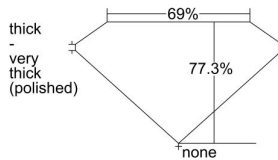

GIA®

FACSIMILE

GIA REPORT 1438778014

Verify this report at GIA.edu

GIA NATURAL DIAMOND DOSSIER®

June 22, 2022
GIA Report Number **1438778014**
Shape and Cutting Style ..... **Square Modified Brilliant**
Measurements ..... **3.95 x 3.95 x 3.06 mm**

GRADING RESULTS

Carat Weight ..... **0.43 carat**
Color Grade ..... **D**
Clarity Grade **S12**

ADDITIONAL GRADING INFORMATION

Polish ..... **Excellent**
Symmetry ..... **Very Good**
Fluorescence ..... **None**
Clarity Characteristics ..... **Crystal**
Inscription(s): **GIA 1438778014**

PROPORTIONS

Profile not to actual proportions

GRADING SCALES

GIA COLOR SCALE		GIA CLARITY SCALE			
COLORLESS	D	VERY VERY SLIGHTLY INCLUDED	FLAWLESS		
	E		INTERNALLY FLAWLESS		
	F	VERY SLIGHTLY INCLUDED	VVS₁		
	G		VVS₂		
	H		VS₁		
	NEAR COLORLESS	I	SLIGHTLY INCLUDED	VS₂	
		J		S1₁	
		FAINT	K	INCLUDED	S1₂
			L		I₁
			M		I₂
VERT LIGHT	N	INCLUDED	I₃		
	O				
	P				
	Q				
	R				
LIGHT	S				
	T				
	U				
	V				
	W				
	X				
	Y				
	Z