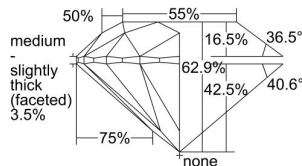

GIA®

FACSIMILE

GIA REPORT 1438849476

Verify this report at GIA.edu

GIA NATURAL DIAMOND DOSSIER®

July 01, 2022
GIA Report Number **1438849476**
Shape and Cutting Style ..... **Round Brilliant**
Measurements ..... **4.25 - 4.27 x 2.68 mm**

GRADING RESULTS

Carat Weight ..... **0.30 carat**
Color Grade ..... **E**
Clarity Grade **VS1**
Cut Grade ..... **Excellent**

ADDITIONAL GRADING INFORMATION

Polish ..... **Excellent**
Symmetry ..... **Excellent**
Fluorescence ..... **Medium Blue**
Clarity Characteristics ..... **Crystal**
Inscription(s): **GIA 1438849476**

PROPORTIONS

Profile to actual proportions