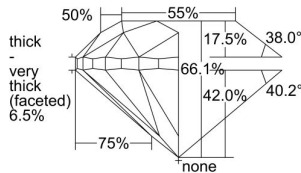

GIA®

FACSIMILE

GIA REPORT 1438854244

Verify this report at GIA.edu

GIA NATURAL DIAMOND DOSSIER®

June 29, 2022
GIA Report Number 1438854244
Shape and Cutting Style ..... Round Brilliant
Measurements ..... 5.41 - 5.48 x 3.60 mm

GRADING RESULTS

Carat Weight ..... 0.70 carat
Color Grade ..... D
Clarity Grade VS1
Cut Grade ..... Good

ADDITIONAL GRADING INFORMATION

Polish ..... Excellent
Symmetry ..... Very Good
Fluorescence ..... Medium Blue
Clarity Characteristics..... Crystal, Cloud, Feather, Pinpoint
Inscription(s): GIA 1438854244

PROPORTIONS

Profile to actual proportions

GRADING SCALES

GIA COLOR SCALE	GIA CLARITY SCALE	GIA CUT SCALE
D	FLAWLESS	EXCELLENT
E	INTERNALLY FLAWLESS	
F	VVS₁	VERY GOOD
G		
H	VS₁	GOOD
I		
J	VS₂	FAIR
K		
L	SI₁	POOR
M		
N	I₁	
O		
P	I₂	
Q		
R	I₃	
S		
T		
U		
V		
W		
X		
Y		
Z