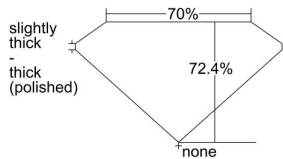

GIA®

FACSIMILE

GIA REPORT 1438931748

Verify this report at GIA.edu

GIA NATURAL DIAMOND DOSSIER®

July 07, 2022
GIA Report Number 1438931748
Shape and Cutting Style ..... Square Modified Brilliant
Measurements ..... 4.60 x 4.57 x 3.31 mm

GRADING RESULTS

Carat Weight ..... 0.62 carat
Color Grade ..... J
Clarity Grade VS2

ADDITIONAL GRADING INFORMATION

Polish ..... Excellent
Symmetry ..... Good
Fluorescence ..... Faint
Clarity Characteristics ..... Crystal
Inscription(s): GIA 1438931748

PROPORTIONS

Profile not to actual proportions

GRADING SCALES

GIA COLOR SCALE		GIA CLARITY SCALE			
COLORLESS	D	VERY VERY SLIGHTLY INCLUDED	FLAWLESS		
	E		INTERNALLY FLAWLESS		
	F		VVS₁		
	G		VVS₂		
	NEAR COLORLESS		H	VERY SLIGHTLY INCLUDED	VS₁
			I		VS₂
			J		SI₁
	FAINT		K	SLIGHTLY INCLUDED	SI₂
			L		I₁
			M		I₂
N		I₃			
VERT LIGHT		O	INCLUDED		
		P			
		Q			
	R				
	S				
	T				
LIGHT	U				
	V				
	W				
	X				
Y					
Z