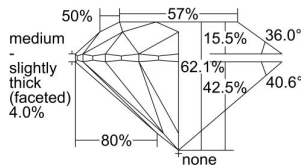

GIA®

FACSIMILE

GIA REPORT 1438984769

Verify this report at GIA.edu

GIA NATURAL DIAMOND DOSSIER®

July 11, 2022
GIA Report Number **1438984769**
Shape and Cutting Style ..... **Round Brilliant**
Measurements ..... **5.15 - 5.17 x 3.21 mm**

GRADING RESULTS

Carat Weight ..... **0.53 carat**
Color Grade ..... **E**
Clarity Grade **S11**
Cut Grade ..... **Excellent**

ADDITIONAL GRADING INFORMATION

Polish ..... **Excellent**
Symmetry ..... **Excellent**
Fluorescence ..... **None**
Clarity Characteristics ..... **Crystal, Cloud**
Inscription(s): **GIA 1438984769**

PROPORTIONS

Profile to actual proportions

GRADING SCALES

GIA COLOR SCALE	GIA CLARITY SCALE	GIA CUT SCALE	
D	FLAWLESS	EXCELLENT	
E	INTERNALLY FLAWLESS		
F		VVS₁	VERY GOOD
G	VVS₂		
H	VS₁	GOOD	
I	VS₂		
J	S1₁	FAIR	
K	S1₂		
L	I₁	POOR	
M	I₂		
N	I₃		
O