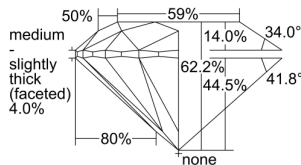

GIA®

FACSIMILE

GIA REPORT 1438990151

Verify this report at GIA.edu

GIA NATURAL DIAMOND DOSSIER®

July 11, 2022
GIA Report Number 1438990151
Shape and Cutting Style ..... Round Brilliant
Measurements ..... 3.87 - 3.88 x 2.41 mm

GRADING RESULTS

Carat Weight ..... 0.22 carat
Color Grade ..... E
Clarity Grade VVS1
Cut Grade ..... Excellent

ADDITIONAL GRADING INFORMATION

Polish ..... Excellent
Symmetry ..... Excellent
Fluorescence ..... None
Clarity Characteristics ..... Pinpoint
Inscription(s): GIA 1438990151

PROPORTIONS

Profile to actual proportions

GRADING SCALES

GIA COLOR SCALE	GIA CLARITY SCALE	GIA CUT SCALE	
D	FLAWLESS	EXCELLENT	
E	INTERNALLY FLAWLESS		
F		VVS₁	VERY GOOD
G	VVS₂		
H	VS₁	GOOD	
I	VS₂		
J	SI₁	FAIR	
K	SI₂		
L	I₁	POOR	
M	I₂		
N	I₃		
O			
P			
Q			
R			
S			
T			
U			
V			
W			
X			
Y			
Z