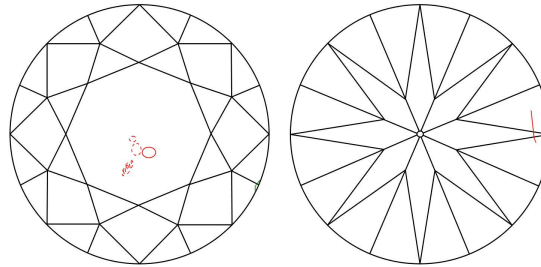

GIA NATURAL DIAMOND GRADING REPORT

April 27, 2022
 GIA Report Number 1439113809
 Shape and Cutting Style Round Brilliant
 Measurements 6.01 - 6.12 x 4.07 mm

GRADING RESULTS

Carat Weight 1.01 carat
 Color Grade L
 Clarity Grade SI1
 Cut Grade Good

ADDITIONAL GRADING INFORMATION

Polish Excellent
 Symmetry Very Good
 Fluorescence Medium Blue
 Inscription(s): GIA 1439113809

Comments: Additional clouds are not shown. Pinpoints are not shown.

PROPORTIONS

Profile to actual proportions

CLARITY CHARACTERISTICS

KEY TO SYMBOLS*

- Crystal ▲ Natural
- ⊖ Cloud
- ~ Feather
- ∖ Needle

* Red symbols denote internal characteristics (inclusions). Green or black symbols denote external characteristics (blemishes). Diagram is an approximate representation of the diamond, and symbols shown indicate type, position, and approximate size of clarity characteristics. All clarity characteristics may not be shown. Details of finish are not shown.