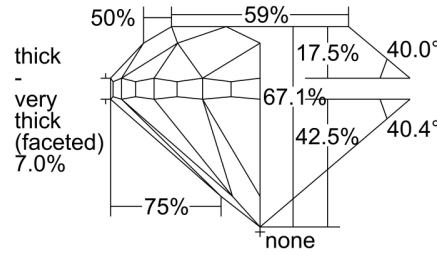

GIA NATURAL DIAMOND GRADING REPORT

April 27, 2022
 GIA Report Number 1439113809
 Shape and Cutting Style Round Brilliant
 Measurements 6.01 - 6.12 x 4.07 mm

GRADING RESULTS

Carat Weight 1.01 carat
 Color Grade L
 Clarity Grade SI1
 Cut Grade Good

ADDITIONAL GRADING INFORMATION

Polish Excellent
 Symmetry Very Good
 Fluorescence Medium Blue
 Inscription(s): GIA 1439113809

Comments: Additional clouds are not shown. Pinpoints are not shown.

PROPORTIONS

Profile to actual proportions

CLARITY CHARACTERISTICS

KEY TO SYMBOLS*

- Crystal ▲ Natural
- ⊖ Cloud
- ~ Feather
- ∖ Needle

* Red symbols denote internal characteristics (inclusions). Green or black symbols denote external characteristics (blemishes). Diagram is an approximate representation of the diamond, and symbols shown indicate type, position, and approximate size of clarity characteristics. All clarity characteristics may not be shown. Details of finish are not shown.