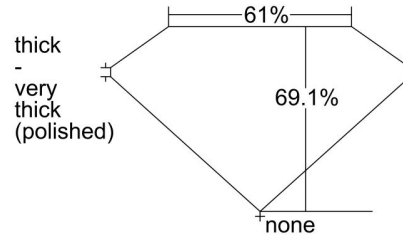

GIA NATURAL DIAMOND GRADING REPORT

July 28, 2022  
 GIA Report Number ..... 1439392382  
 Shape and Cutting Style ..... Emerald Cut  
 Measurements ..... 12.53 x 7.65 x 5.29 mm

GRADING RESULTS

Carat Weight ..... 5.01 carat  
 Color Grade ..... L  
 Clarity Grade ..... SI1

ADDITIONAL GRADING INFORMATION

Polish ..... Excellent  
 Symmetry ..... Very Good  
 Fluorescence ..... None  
 Inscription(s): GIA 1439392382  
**Comments:** Internal graining is not shown.

PROPORTIONS

Profile not to actual proportions

CLARITY CHARACTERISTICS

KEY TO SYMBOLS\*

- Crystal
- ↗ Indented Natural
- ↘ Feather
- ◐ Cavity
- Pinpoint

GRADING SCALES

GIA COLOR SCALE		GIA CLARITY SCALE	
COLOURLESS	D	VERY VERY SLIGHTLY INCLUDED	FLAWLESS
	E		INTERNALLY FLAWLESS
	F		VVS <sub>1</sub>
NEAR COLOURLESS	G	VERY SLIGHTLY INCLUDED	VVS <sub>2</sub>
	H		VS <sub>1</sub>
	I		VS <sub>2</sub>
FANT	J	SLIGHTLY INCLUDED	SI <sub>1</sub>
	K		SI <sub>2</sub>
	L		I <sub>1</sub>
VERY LIGHT	M	INCLUDED	I <sub>2</sub>
	N		I <sub>3</sub>
	O		
LIGHT	P		
	Q		
	R		
	S		
	T		
	U		
	V		
W			
X			
Y			
Z			