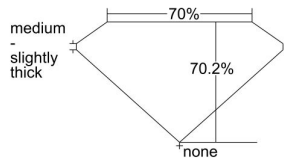

GIA®

FACSIMILE

GIA REPORT 1439403292

Verify this report at GIA.edu

GIA NATURAL DIAMOND DOSSIER®

May 13, 2022
GIA Report Number 1439403292
Shape and Cutting Style ..... Square Modified Brilliant
Measurements ..... 5.08 x 5.02 x 3.52 mm

GRADING RESULTS

Carat Weight ..... 0.70 carat
Color Grade ..... K
Clarity Grade VVS2

ADDITIONAL GRADING INFORMATION

Polish ..... Excellent
Symmetry ..... Very Good
Fluorescence ..... None
Clarity Characteristics ..... Pinpoint, Feather, Cloud
Inscription(s): GIA 1439403292

PROPORTIONS

Profile not to actual proportions

GRADING SCALES

GIA COLOR SCALE		GIA CLARITY SCALE			
COLORLESS	D	VERY VERY SLIGHTLY INCLUDED	FLAWLESS		
	E		INTERNALLY FLAWLESS		
	F		VVS₁		
	NEAR COLORLESS	G	VERY SLIGHTLY INCLUDED	VVS₂	
		H		VS₁	
		FAINT	I	SLIGHTLY INCLUDED	VS₂
			J		SI₁
			K	SI₂	
	LIGHT	L	INCLUDED	I₁	
		M		I₂	
N		I₃			
O					
P					
Q					
R