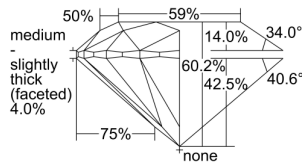

GIA®

FACSIMILE

GIA REPORT

1439636842

Verify this report at GIA.edu

GIA NATURAL DIAMOND DOSSIER®

June 08, 2022
GIA Report Number 1439636842
Shape and Cutting Style ..... Round Brilliant
Measurements ..... 5.23 - 5.26 x 3.16 mm

GRADING RESULTS

Carat Weight ..... 0.54 carat
Color Grade ..... H
Clarity Grade S11
Cut Grade ..... Excellent

ADDITIONAL GRADING INFORMATION

Polish ..... Excellent
Symmetry ..... Excellent
Fluorescence ..... None
Clarity Characteristics..... Cloud, Crystal, Feather
Inscription(s): GIA 1439636842

PROPORTIONS

Profile to actual proportions

GRADING SCALES

GIA COLOR SCALE

COLORLESS	D
	E
	F
	G
	H
	I
	J
NEAR COLORLESS	K
	L
FAINT	M
	N
	O
	P
VERY LIGHT	Q
	R
	S
	T
	U
	V
LIGHT	W
	X
	Y
	Z

GIA CLARITY SCALE

VERY VERY SLIGHTLY INCLUDED	FLAWLESS
	INTERNALLY FLAWLESS
VERY SLIGHTLY INCLUDED	VVS₁
	VVS₂
SLIGHTLY INCLUDED	VS₁
	VS₂
INCLUDED	SI₁
	SI₂
	I₁
	I₂
	I₃

GIA CUT SCALE

EXCELLENT
VERY GOOD
GOOD
FAIR
POOR