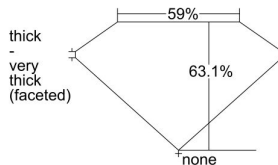

GIA®

FACSIMILE

GIA REPORT 1439741650

Verify this report at GIA.edu

GIA NATURAL DIAMOND DOSSIER®

June 16, 2022
GIA Report Number **1439741650**
Shape and Cutting Style ..... **Heart Brilliant**
Measurements ..... **5.21 x 6.36 x 4.01 mm**

GRADING RESULTS

Carat Weight ..... **0.80 carat**
Color Grade ..... **E**
Clarity Grade **VS2**

ADDITIONAL GRADING INFORMATION

Polish ..... **Excellent**
Symmetry ..... **Very Good**
Fluorescence ..... **None**
Clarity Characteristics..... **Cloud, Crystal, Feather**
Inspection(s): GIA 1439741650

PROPORTIONS

Profile not to actual proportions

GRADING SCALES

GIA COLOR SCALE		GIA CLARITY SCALE			
COLORLESS	D	VERY VERY SLIGHTLY INCLUDED	FLAWLESS		
	E		INTERNALLY FLAWLESS		
	F		VVS₁		
	NEAR COLORLESS	G	VVS₂		
		H	VERY SLIGHTLY INCLUDED	VS₁	
		I		VS₂	
		FAINT	J	SLIGHTLY INCLUDED	SI₁
	K		SI₂		
	L		INCLUDED		I₁
	M			I₂	
N	I₃				
LIGHT	O				
	P				
	Q				
	R				
	S				
	Z