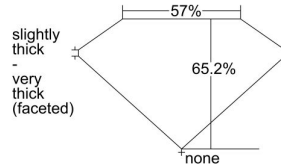

GIA®

FACSIMILE

GIA REPORT 1439748080

Verify this report at GIA.edu

GIA NATURAL DIAMOND DOSSIER®

June 17, 2022
GIA Report Number 1439748080
Shape and Cutting Style ..... Pear Brilliant
Measurements ..... 6.55 x 4.37 x 2.85 mm

GRADING RESULTS

Carat Weight ..... 0.50 carat
Color Grade ..... G
Clarity Grade VVS1

ADDITIONAL GRADING INFORMATION

Polish ..... Excellent
Symmetry ..... Very Good
Fluorescence ..... Faint
Clarity Characteristics ..... Pinpoint
Inspection(s): GIA 1439748080

PROPORTIONS

Profile not to actual proportions

GRADING SCALES

GIA COLOR SCALE		GIA CLARITY SCALE	
COLORLESS	D	VERY VERY SLIGHTLY INCLUDED	FLAWLESS
	E		INTERNALLY FLAWLESS
	F		VVS₁
	G		VVS₂
	H		VS₁
	I		VS₂
	J		SI₁
	K		SI₂
	L		I₁
	M		I₂
NEAR COLORLESS	N	SLIGHTLY INCLUDED	I₃
	O		
	P		
	Q		
FAINT	R		
	S		
	T		
	U		
VERY LIGHT	V		
	W		
	X		
	Y		
LIGHT	Z