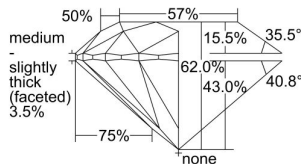

GIA®

FACSIMILE

GIA REPORT 1439868806

Verify this report at GIA.edu

GIA NATURAL DIAMOND DOSSIER®

June 29, 2022
GIA Report Number 1439868806
Shape and Cutting Style ..... Round Brilliant
Measurements ..... 4.69 - 4.73 x 2.92 mm

GRADING RESULTS

Carat Weight ..... 0.40 carat
Color Grade ..... G
Clarity Grade VS2
Cut Grade ..... Excellent

ADDITIONAL GRADING INFORMATION

Polish ..... Excellent
Symmetry ..... Excellent
Fluorescence ..... Strong Blue
Clarity Characteristics ..... Crystal, Cloud
Inscription(s): GIA 1439868806

PROPORTIONS

Profile to actual proportions