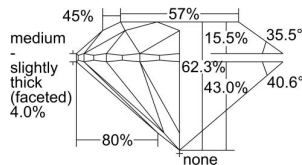

GIA®

FACSIMILE

GIA REPORT 1439979859

Verify this report at GIA.edu

GIA NATURAL DIAMOND DOSSIER®

July 11, 2022
GIA Report Number 1439979859
Shape and Cutting Style ..... Round Brilliant
Measurements ..... 5.15 - 5.18 x 3.22 mm

GRADING RESULTS

Carat Weight ..... 0.53 carat
Color Grade ..... E
Clarity Grade VS2
Cut Grade ..... Excellent

ADDITIONAL GRADING INFORMATION

Polish ..... Excellent
Symmetry ..... Excellent
Fluorescence ..... Medium Blue
Clarity Characteristics ..... Crystal
Inscription(s): GIA 1439979859

PROPORTIONS

Profile to actual proportions

GRADING SCALES

GIA COLOR SCALE	GIA CLARITY SCALE	GIA CUT SCALE	
D	FLAWLESS	EXCELLENT	
E	INTERNALLY FLAWLESS		
F		VVS₁	VERY GOOD
G	VVS₂		
H	VS₁	GOOD	
I	VS₂		
J	SI₁	FAIR	
K	SI₂		
L	I₁	POOR	
M	I₂		
N	I₃		
O			
P			
Q			
R			
S			
T			
U			
V			
W			
X			
Y			
Z