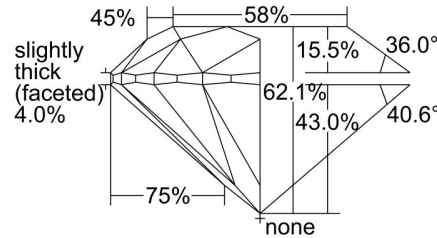

**GIA NATURAL DIAMOND GRADING REPORT**

 July 18, 2022  
 GIA Report Number ..... 1443023022  
 Shape and Cutting Style ..... Round Brilliant  
 Measurements ..... 8.64 - 8.69 x 5.38 mm

**GRADING RESULTS**

 Carat Weight ..... 2.53 carat  
 Color Grade ..... J  
 Clarity Grade ..... SI1  
 Cut Grade ..... Excellent

**ADDITIONAL GRADING INFORMATION**

 Polish ..... Excellent  
 Symmetry ..... Excellent  
 Fluorescence ..... None  
 Inscription(s): GIA 1443023022

**Comments:** Clouds, pinpoints and internal graining are not shown.

**PROPORTIONS**

Profile to actual proportions

**CLARITY CHARACTERISTICS**

**KEY TO SYMBOLS\***

-  Feather
-  Crystal
-  Needle

\* Red symbols denote internal characteristics (inclusions). Green or black symbols denote external characteristics (blemishes). Diagram is an approximate representation of the diamond, and symbols shown indicate type, position, and approximate size of clarity characteristics. All clarity characteristics may not be shown. Details of finish are not shown.