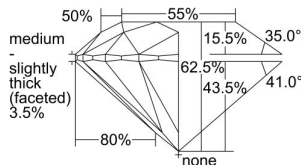

GIA®

FACSIMILE

GIA REPORT 1443059730

Verify this report at GIA.edu

GIA NATURAL DIAMOND DOSSIER®

July 15, 2022
GIA Report Number 1443059730
Shape and Cutting Style ..... Round Brilliant
Measurements ..... 4.76 - 4.76 x 2.98 mm

GRADING RESULTS

Carat Weight ..... 0.41 carat
Color Grade I
Clarity Grade VS2
Cut Grade ..... Excellent

ADDITIONAL GRADING INFORMATION

Polish ..... Excellent
Symmetry ..... Excellent
Fluorescence ..... None
Clarity Characteristics ..... Crystal
Inscription(s): GIA 1443059730

PROPORTIONS

Profile to actual proportions