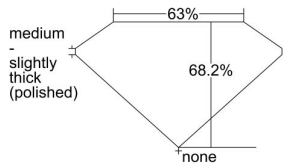

GIA®

FACSIMILE

GIA REPORT 1443197073

Verify this report at GIA.edu

GIA NATURAL DIAMOND DOSSIER®

July 29, 2022
GIA Report Number 1443197073
Shape and Cutting Style ..... Emerald Cut
Measurements ..... 6.14 x 4.24 x 2.89 mm

GRADING RESULTS

Carat Weight ..... 0.71 carat
Color Grade I
Clarity Grade VS1

ADDITIONAL GRADING INFORMATION

Polish ..... Excellent
Symmetry ..... Excellent
Fluorescence ..... Medium Blue
Clarity Characteristics..... Crystal, Cloud, Pinpoint
Inscription(s): GIA 1443197073

PROPORTIONS

Profile not to actual proportions

GRADING SCALES

GIA COLOR SCALE		GIA CLARITY SCALE			
COLORLESS	D	VERY VERY SLIGHTLY INCLUDED	FLAWLESS		
	E		INTERNALLY FLAWLESS		
	F	VERY SLIGHTLY INCLUDED	VVS₁		
	G		VVS₂		
	H		VS₁		
	NEAR COLORLESS	I	SLIGHTLY INCLUDED	VS₂	
		J		SI₁	
		FAINT	K	INCLUDED	SI₂
			L		I₁
			M		I₂
VERT LIGHT	N	LIGHT	I₃		
	O				
	P				
	Q				
	R