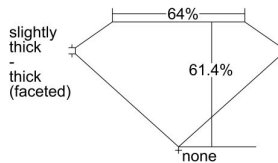

GIA®

FACSIMILE

GIA REPORT 1443202993

Verify this report at GIA.edu

GIA NATURAL DIAMOND DOSSIER®

July 29, 2022
GIA Report Number 1443202993
Shape and Cutting Style ..... Pear Brilliant
Measurements ..... 8.37 x 4.88 x 2.99 mm

GRADING RESULTS

Carat Weight ..... 0.71 carat
Color Grade ..... D
Clarity Grade VS1

ADDITIONAL GRADING INFORMATION

Polish ..... Excellent
Symmetry ..... Very Good
Fluorescence ..... None
Clarity Characteristics ..... Crystal
Inscription(s): GIA 1443202993

PROPORTIONS

Profile not to actual proportions

GRADING SCALES

GIA COLOR SCALE		GIA CLARITY SCALE			
COLORLESS	D	VERY VERY SLIGHTLY INCLUDED	FLAWLESS		
	E		INTERNALLY FLAWLESS		
	F	VERY SLIGHTLY INCLUDED	VS₁		
	G		VS₂		
	H		VS₁		
	NEAR COLORLESS	I	SLIGHTLY INCLUDED	VS₂	
		J		SI₁	
		FAINT	K	INCLUDED	SI₂
			L		I₁
			M		I₂
VERT LIGHT	N	LIGHT	I₃		
	O				
	P				
	Q				
	R