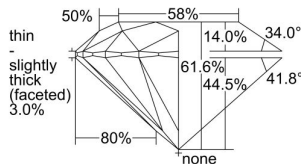

GIA®

FACSIMILE

GIA REPORT

1443227368

Verify this report at GIA.edu

GIA NATURAL DIAMOND DOSSIER®

August 01, 2022
GIA Report Number 1443227368
Shape and Cutting Style ..... Round Brilliant
Measurements ..... 5.43 - 5.46 x 3.36 mm

GRADING RESULTS

Carat Weight ..... 0.60 carat
Color Grade ..... D
Clarity Grade S11
Cut Grade ..... Excellent

ADDITIONAL GRADING INFORMATION

Polish ..... Excellent
Symmetry ..... Excellent
Fluorescence ..... None
Clarity Characteristics ..... Feather, Cloud
Inscription(s): GIA 1443227368

PROPORTIONS

Profile to actual proportions

GRADING SCALES

GIA COLOR SCALE	GIA CLARITY SCALE	GIA CUT SCALE	
D	FLAWLESS	EXCELLENT	
E	INTERNALLY FLAWLESS		
F		VVS₁	VERY GOOD
G	VVS₂		
H	VS₁	GOOD	
I	VS₂		
J	S1₁	FAIR	
K	S1₂		
L	I₁	POOR	
M	I₂		
N	I₃		
O			
P			
Q			
R			
S			
T			
U			
V			
W			
X			
Y			
Z