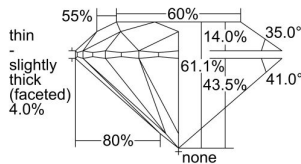

GIA®

FACSIMILE

GIA REPORT 1443237209

Verify this report at GIA.edu

GIA NATURAL DIAMOND DOSSIER®

August 07, 2022
GIA Report Number 1443237209
Shape and Cutting Style ..... Round Brilliant
Measurements ..... 4.39 - 4.42 x 2.69 mm

GRADING RESULTS

Carat Weight ..... 0.32 carat
Color Grade ..... E
Clarity Grade VVS1
Cut Grade ..... Excellent

ADDITIONAL GRADING INFORMATION

Polish ..... Excellent
Symmetry ..... Excellent
Fluorescence ..... None
Clarity Characteristics ..... Pinpoint, Feather, Cavity
Inscription(s): GIA 1443237209

PROPORTIONS

Profile to actual proportions

GRADING SCALES

GIA COLOR SCALE	GIA CLARITY SCALE	GIA CUT SCALE	
D	FLAWLESS	EXCELLENT	
E	INTERNALLY FLAWLESS		
F		VVS₁	VERY GOOD
G	VVS₂		
H	VS₁	GOOD	
I	VS₂		
J	SI₁	FAIR	
K	SI₂		
L	I₁	POOR	
M			
N			
O	I₂		
P			
Q			
R	I₃		
S			
T			
U			
V			
W			
X			
Y			
Z