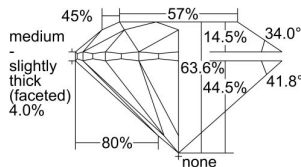

GIA®

FACSIMILE

GIA REPORT 1443280049

Verify this report at GIA.edu

GIA NATURAL DIAMOND DOSSIER®

August 05, 2022
GIA Report Number 1443280049
Shape and Cutting Style ..... Round Brilliant
Measurements ..... 5.33 - 5.40 x 3.41 mm

GRADING RESULTS

Carat Weight ..... 0.60 carat
Color Grade ..... G
Clarity Grade VVS1
Cut Grade ..... Excellent

ADDITIONAL GRADING INFORMATION

Polish ..... Excellent
Symmetry ..... Very Good
Fluorescence ..... None
Clarity Characteristics ..... Feather
Inscription(s): GIA 1443280049

PROPORTIONS

Profile to actual proportions

GRADING SCALES

GIA COLOR SCALE

COLORED	D
	E
	F
	G
	H
	I
	J
NEAR COLORLESS	K
	L
Faint	M
	N
	O
	P
	Q
	R
	S
	T
	U
	V
	W
	X
	Y
Light	Z

GIA CLARITY SCALE

FLAWLESS	VERY VERY SLIGHTLY INCLUDED	VVS₁	
			VVS₂
INTERNALLY FLAWLESS	VERY SLIGHTLY INCLUDED	VS₁	
		VS₂	
SLIGHTLY INCLUDED	SLIGHTLY INCLUDED	SI₁	
		SI₂	
INCLUDED	INCLUDED	I₁	
		I₂	
		I₃	

GIA CUT SCALE

EXCELLENT	VERY GOOD	GOOD	FAIR	POOR