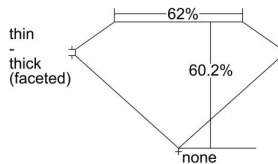

GIA®

FACSIMILE

GIA REPORT 1443296244

Verify this report at GIA.edu

GIA NATURAL DIAMOND DOSSIER®

August 09, 2022
GIA Report Number 1443296244
Shape and Cutting Style ..... Heart Brilliant
Measurements ..... 5.22 x 6.19 x 3.73 mm

GRADING RESULTS

Carat Weight ..... 0.70 carat
Color Grade ..... D
Clarity Grade S11

ADDITIONAL GRADING INFORMATION

Polish ..... Excellent
Symmetry ..... Excellent
Fluorescence ..... None
Clarity Characteristics ..... Feather, Crystal, Cloud
Inscription(s): GIA 1443296244

PROPORTIONS

Profile not to actual proportions

GRADING SCALES

GIA COLOR SCALE		GIA CLARITY SCALE			
COLORLESS	D	VERY VERY SLIGHTLY INCLUDED	FLAWLESS		
	E		INTERNALLY FLAWLESS		
	F	VERY SLIGHTLY INCLUDED	VVS₁		
	G		VVS₂		
	H		VS₁		
	NEAR COLORLESS	I	SLIGHTLY INCLUDED	VS₂	
		J		S1₁	
		FAINT	K	INCLUDED	S1₂
			L		I₁
			M		I₂
VERT LIGHT	N	INCLUDED	I₃		
	O				
	P				
	Q				
	R				
LIGHT	S				
	T				
	U				
	V				
	W				
	X				
	Y				
	Z