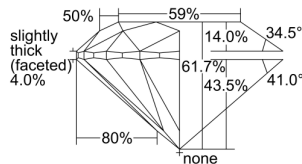

GIA®

FACSIMILE

GIA REPORT 1443359243

Verify this report at GIA.edu

GIA NATURAL DIAMOND DOSSIER®

November 20, 2023
GIA Report Number 1443359243
Shape and Cutting Style ..... Round Brilliant
Measurements ..... 5.04 - 5.07 x 3.12 mm

GRADING RESULTS

Carat Weight ..... 0.50 carat
Color Grade ..... E
Clarity Grade VVS1
Cut Grade ..... Excellent

ADDITIONAL GRADING INFORMATION

Polish ..... Excellent
Symmetry ..... Excellent
Fluorescence ..... None
Clarity Characteristics..... Cloud, Pinpoint, Feather, Indented
Natural

Inscription(s): GIA 1443359243

PROPORTIONS

Profile to actual proportions

GRADING SCALES

GIA COLOR SCALE	GIA CLARITY SCALE	GIA CUT SCALE	
D	FLAWLESS	EXCELLENT	
E	INTERNALLY FLAWLESS		
F		VVS₁	VERY GOOD
G	VVS₂		
H	VS₁	GOOD	
I	VS₂		
J	SI₁	FAIR	
K	SI₂		
L	I₁	POOR	
M			
N			
O	I₂		
P			
Q			
R	I₃		
S			
T			
U			
V			
W			
X			
Y			
Z