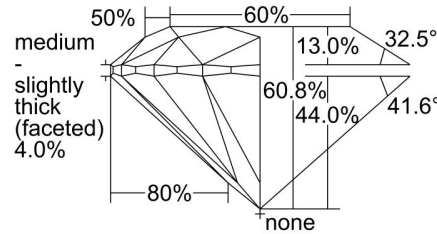

GIA NATURAL DIAMOND GRADING REPORT

August 24, 2022
GIA Report Number 1443423950
Shape and Cutting Style Round Brilliant
Measurements 6.45 - 6.50 x 3.93 mm

GRADING RESULTS

Carat Weight 1.00 carat
Color Grade G
Clarity Grade VVS1
Cut Grade Excellent

ADDITIONAL GRADING INFORMATION

Polish Excellent
Symmetry Excellent
Fluorescence None
Inscription(s): GIA 1443423950

PROPORTIONS

Profile to actual proportions

CLARITY CHARACTERISTICS

KEY TO SYMBOLS*

- ~ Feather
- ^ Natural