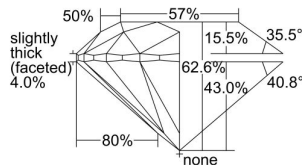

GIA®

FACSIMILE

GIA REPORT

1443429476

Verify this report at GIA.edu

GIA NATURAL DIAMOND DOSSIER®

August 22, 2022
GIA Report Number 1443429476
Shape and Cutting Style ..... Round Brilliant
Measurements ..... 5.85 - 5.88 x 3.67 mm

GRADING RESULTS

Carat Weight ..... 0.78 carat
Color Grade ..... J
Clarity Grade VVS1
Cut Grade ..... Excellent

ADDITIONAL GRADING INFORMATION

Polish ..... Excellent
Symmetry ..... Excellent
Fluorescence ..... None
Clarity Characteristics ..... Pinpoint
Inscription(s): GIA 1443429476

PROPORTIONS

Profile to actual proportions