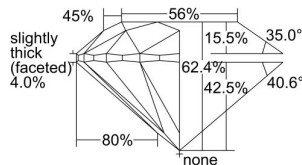

GIA®

FACSIMILE

GIA REPORT 1443537462

Verify this report at GIA.edu

GIA NATURAL DIAMOND DOSSIER®

September 02, 2022
GIA Report Number 1443537462
Shape and Cutting Style ..... Round Brilliant
Measurements ..... 6.12 - 6.17 x 3.83 mm

GRADING RESULTS

Carat Weight ..... 0.90 carat
Color Grade ..... J
Clarity Grade VS1
Cut Grade ..... Excellent

ADDITIONAL GRADING INFORMATION

Polish ..... Excellent
Symmetry ..... Excellent
Fluorescence ..... Strong Blue
Clarity Characteristics..... Crystal, Pinpoint, Indented Natural
Inscription(s): GIA 1443537462

PROPORTIONS

Profile to actual proportions